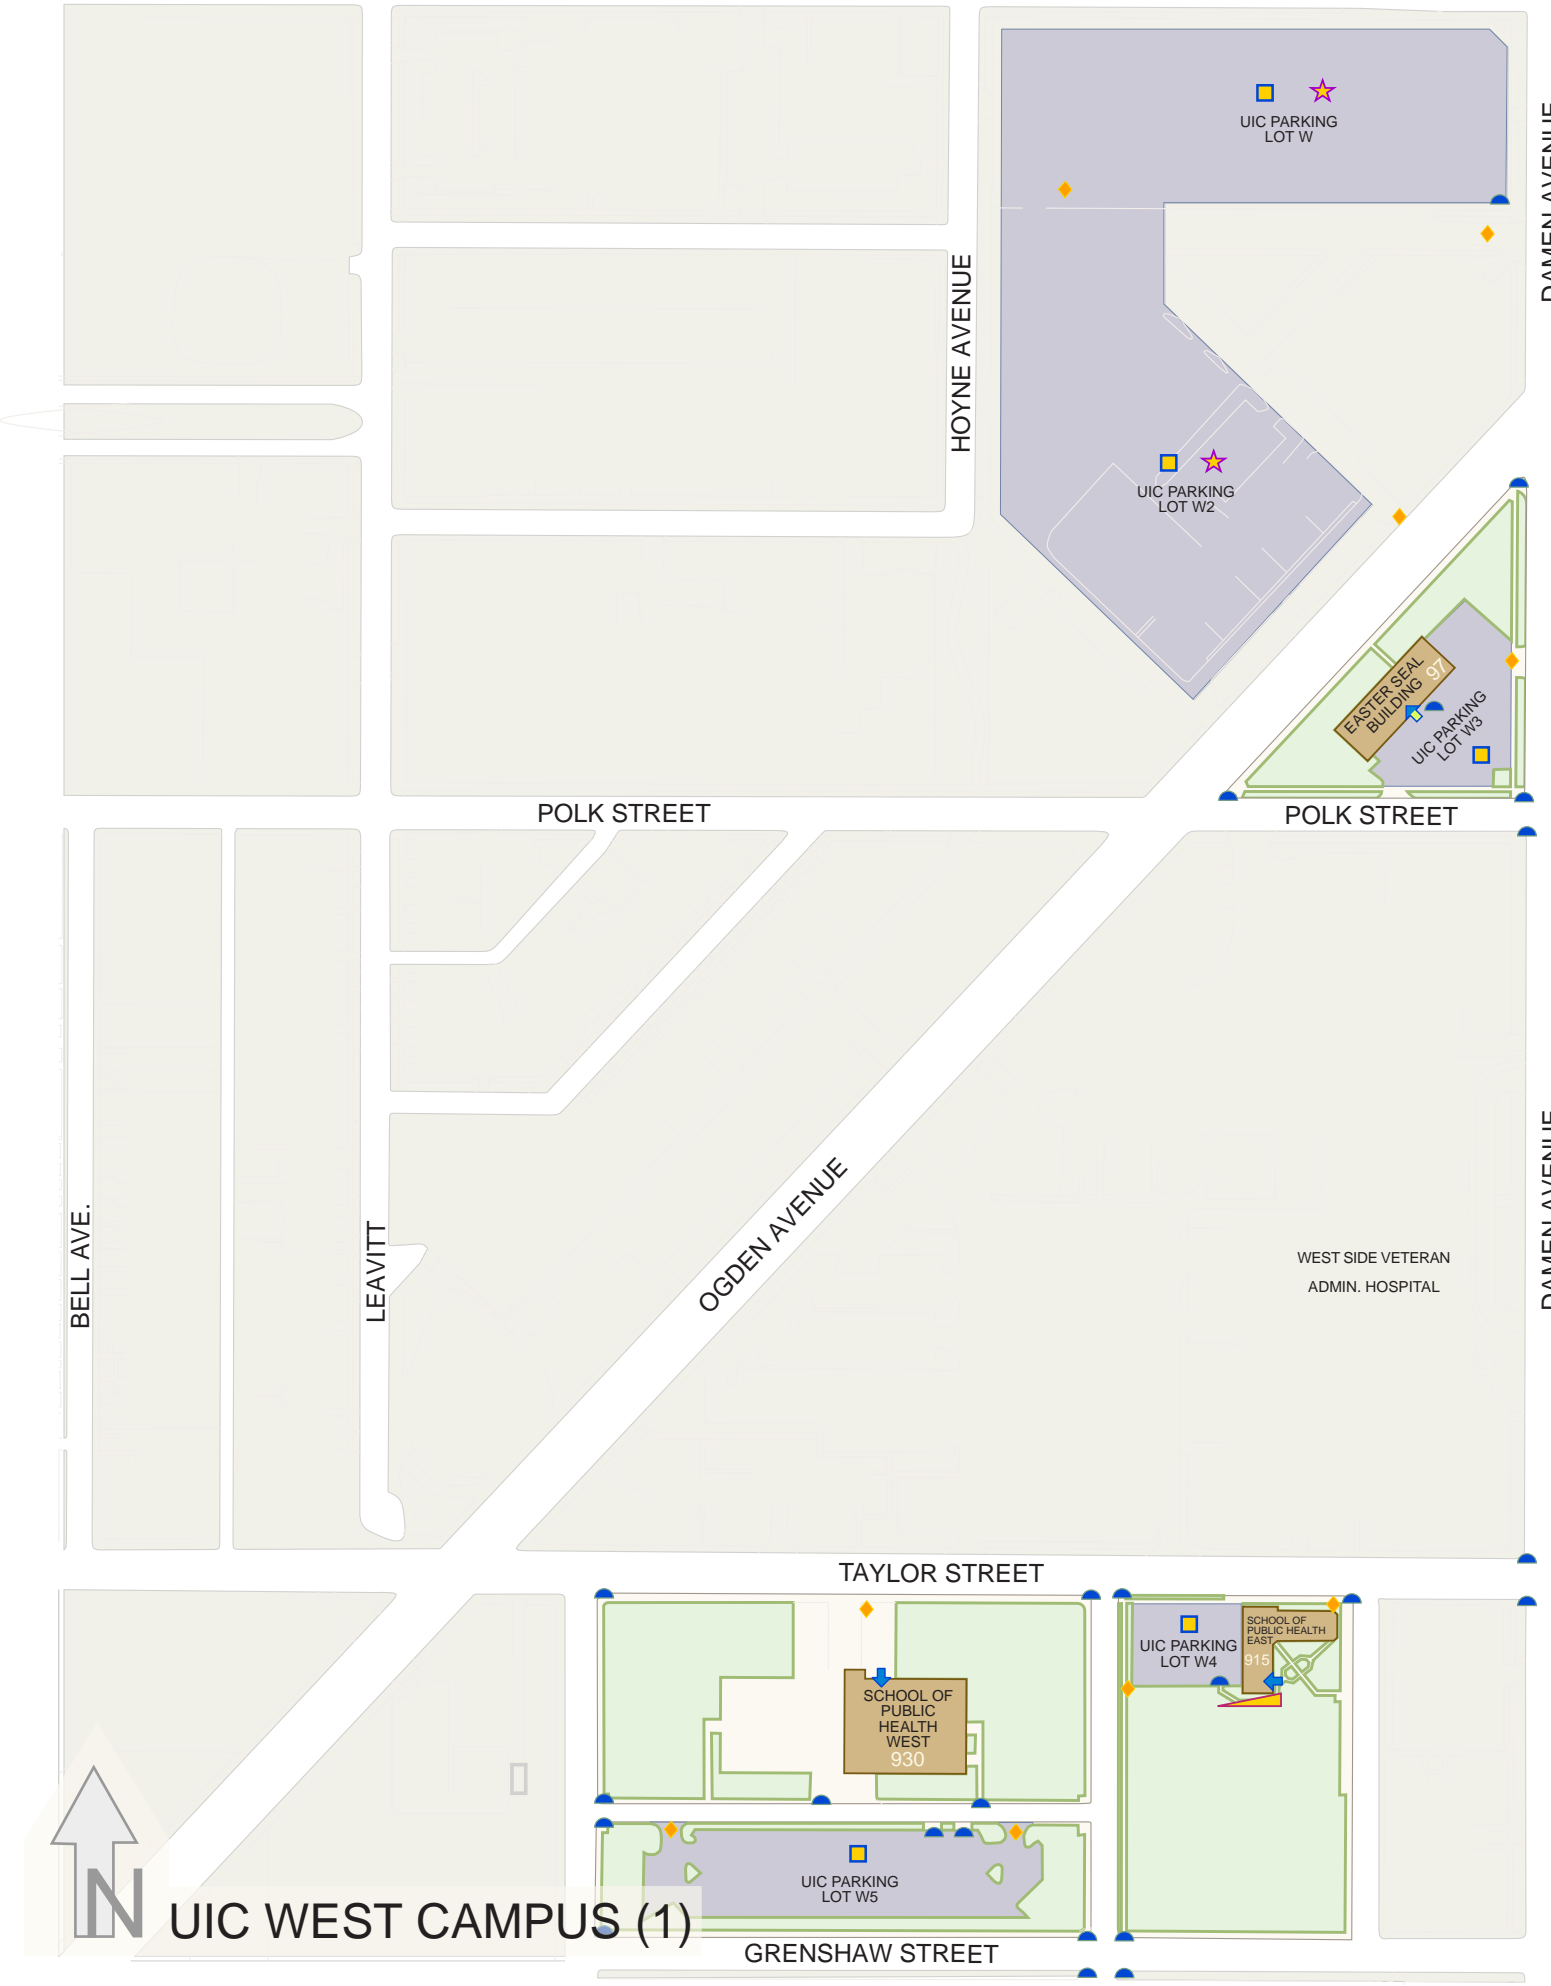

POLK STREET

BELL AVE.

LEAVITT

OGDEN AVENUE

WEST SIDE VETERAN ADMIN. HOSPITAL

DAMEN AVENUE

TAYLOR STREET

SCHOOL OF PUBLIC HEALTH WEST 930

UIC PARKING LOT W4

SCHOOL OF PUBLIC HEALTH EAST 915

UIC PARKING LOT W5

GRENSHAW STREET

UIC WEST CAMPUS (1)

COOK COUNTY HOSPITAL

COOK COUNTY PARKING STRUCTURE

WINCHESTER AVENUE

COOK COUNTY

WOOD STREET

POLK STREET

POLK STREET

WOLCOTT AVENUE

WOOD STREET

DAMEN AVENUE

TAYLOR STREET

WOOD STREET

TAYLOR STREET

HERMITAGE AVENUE

PAULINA STREET

CTA STATION

PAULINA STREET

MARSHFIELD AV.

ASHLAND AVENUE