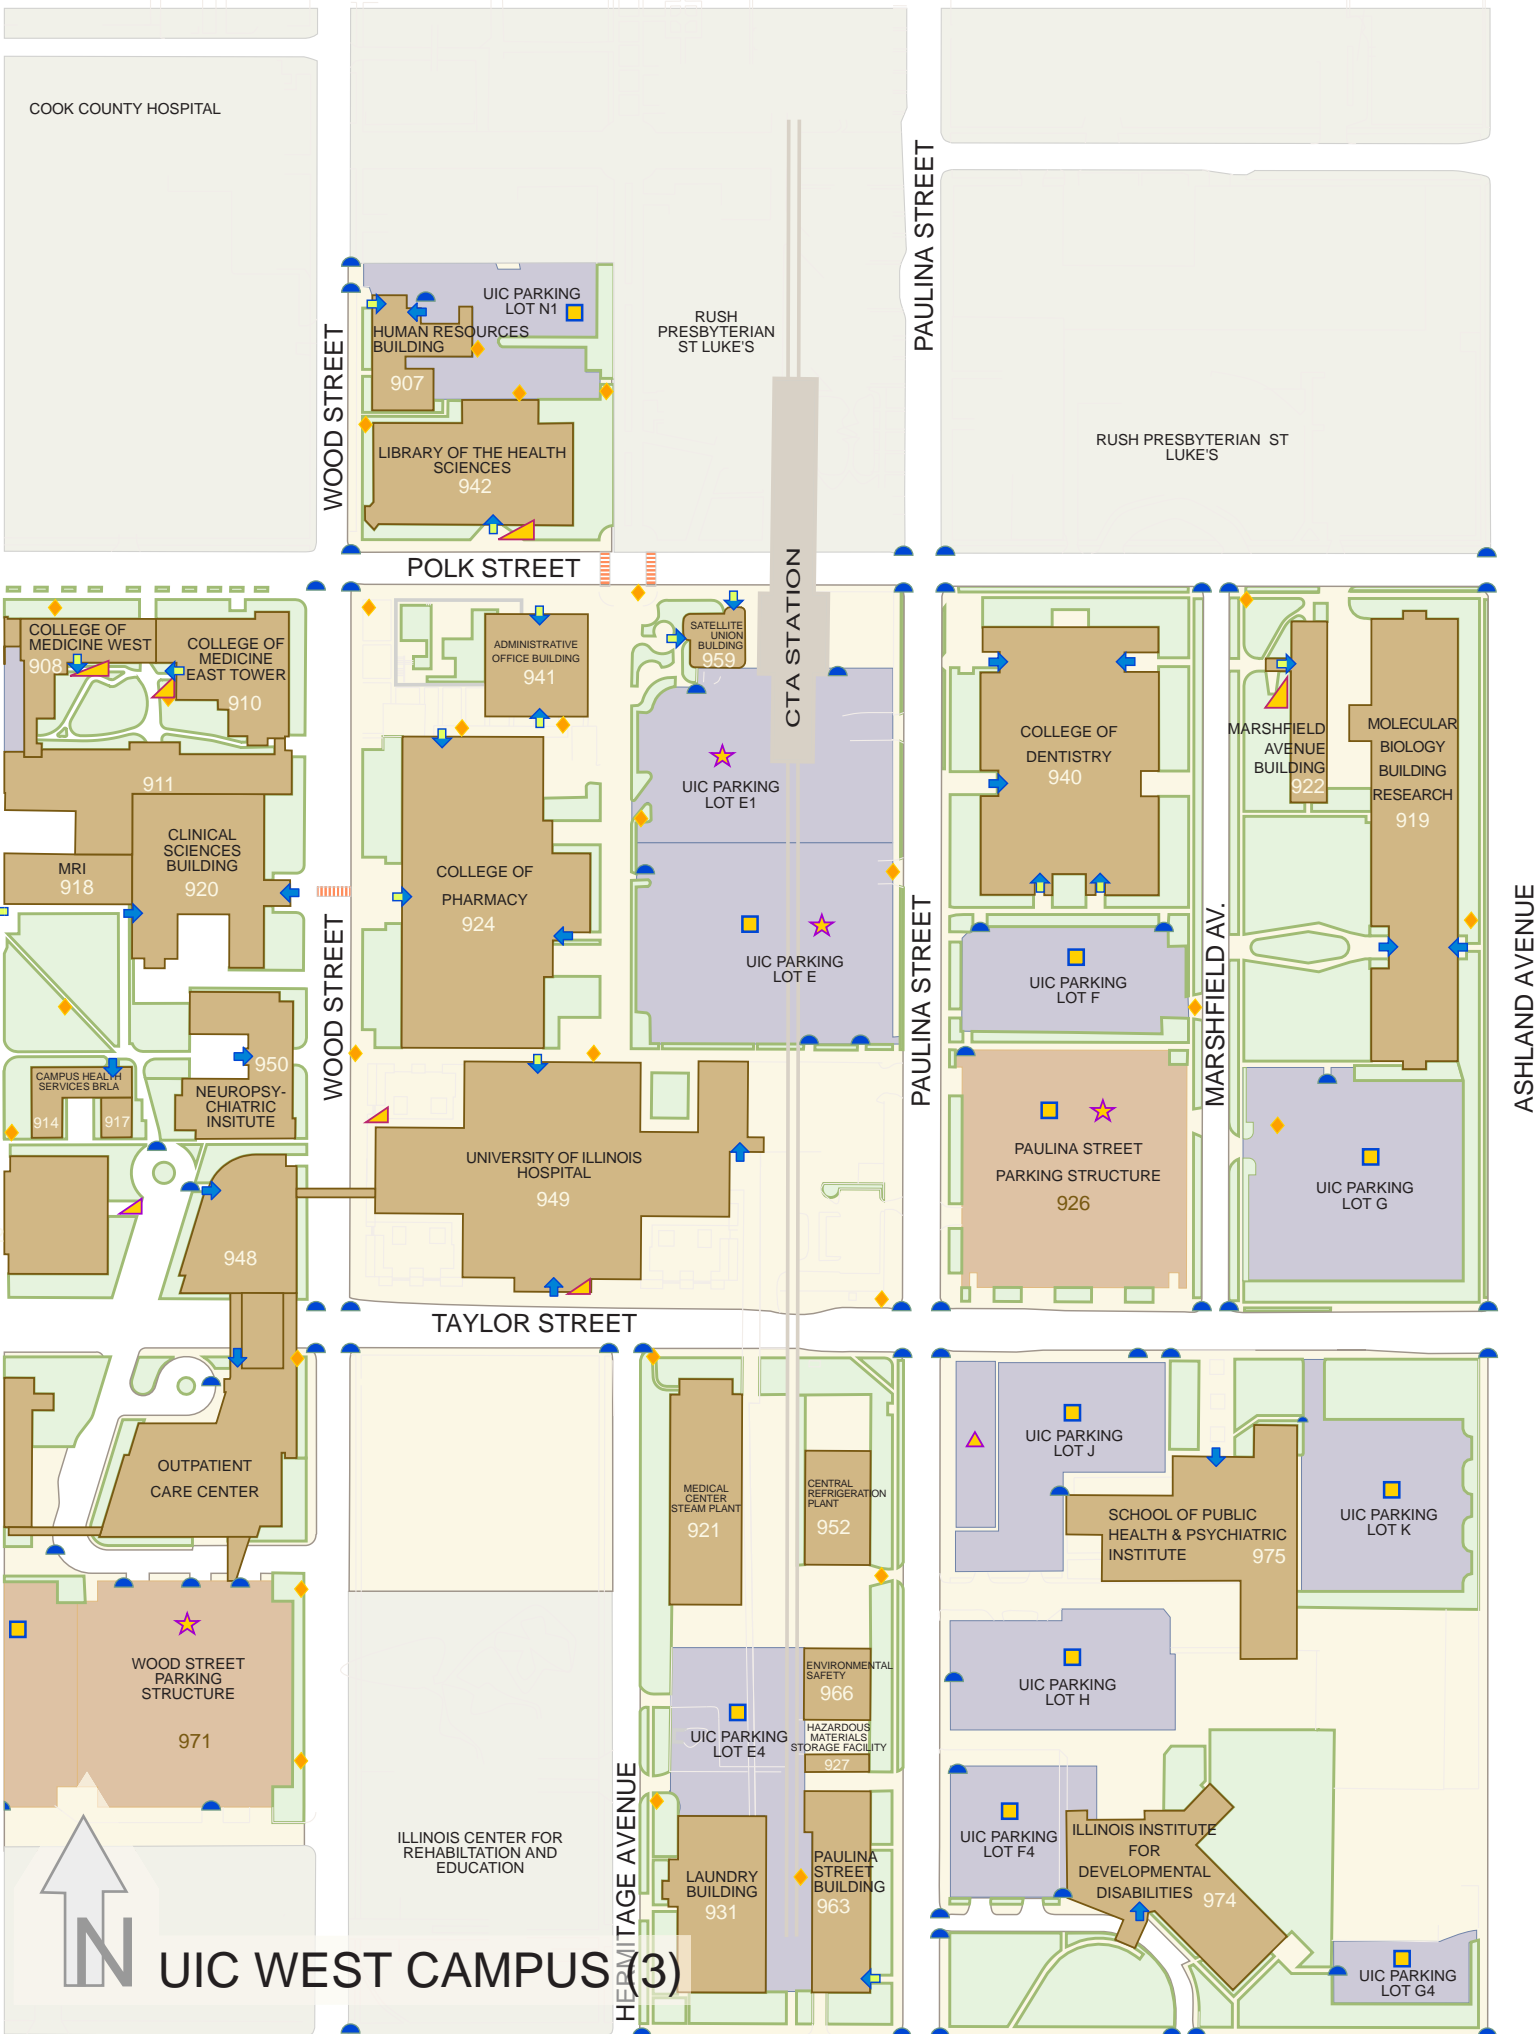

UIC PARKING LOT W4

SCHOOL OF PUBLIC HEALTH EAST 915

UIC PARKING LOT W5

GRENSHAW STREET

UIC WEST CAMPUS (1)

COOK COUNTY HOSPITAL

COOK COUNTY PARKING STRUCTURE

WINCHESTER AVENUE

COOK COUNTY

WOOD STREET

POLK STREET

POLK STREET

WOLCOTT AVENUE

WOOD STREET

DAMEN AVENUE

TAYLOR STREET

TAYLOR STREET

HERMITAGE AVENUE

CHILDREN SCHOOL & REHABILITATION CENTER

CHICAGO LIGHTHOUSE FOR THE BLIND

UIC WEST CAMPUS (2)

COOK COUNTY HOSPITAL

WOOD STREET

POLK STREET

WOOD STREET

TAYLOR STREET

HERMITAGE AVENUE

PAULINA STREET

CTA STATION

PAULINA STREET

MARSHFIELD AV.

ASHLAND AVENUE