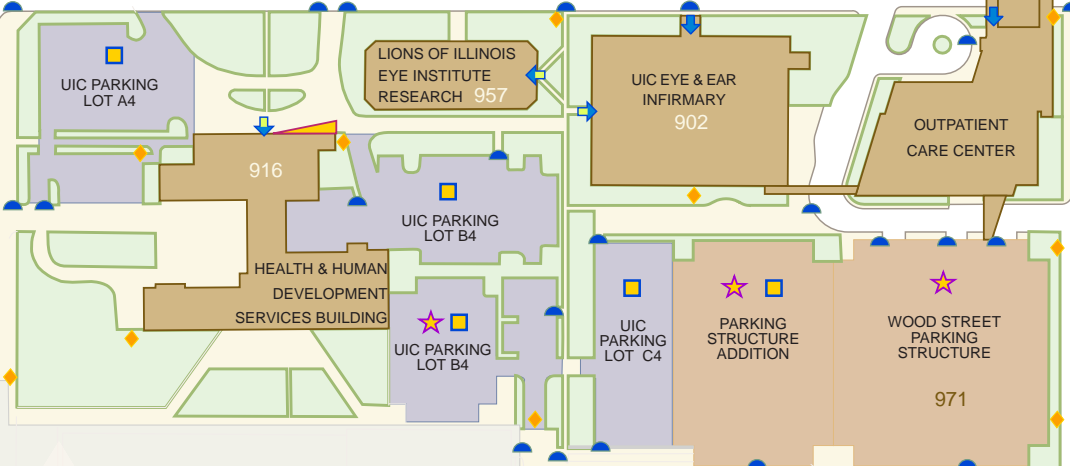

UIC PARKING LOT W4

SCHOOL OF PUBLIC HEALTH EAST 915

UIC PARKING LOT W5

GRENSHAW STREET

UIC WEST CAMPUS (1)

COOK COUNTY HOSPITAL

COOK COUNTY PARKING STRUCTURE

WINCHESTER AVENUE

COOK COUNTY

WOOD STREET

POLK STREET

POLK STREET

WOLCOTT AVENUE

WOOD STREET

DAMEN AVENUE

TAYLOR STREET

TAYLOR STREET

HERMITAGE AVENUE

CHILDREN SCHOOL & REHABILITATION CENTER

CHICAGO LIGHTHOUSE FOR THE BLIND

UIC WEST CAMPUS (2)

COOK COUNTY HOSPITAL

WOOD STREET

POLK STREET

WOOD STREET

TAYLOR STREET

HERMITAGE AVENUE

PAULINA STREET

CTA STATION

PAULINA STREET

MARSHFIELD AV.

ASHLAND AVENUE