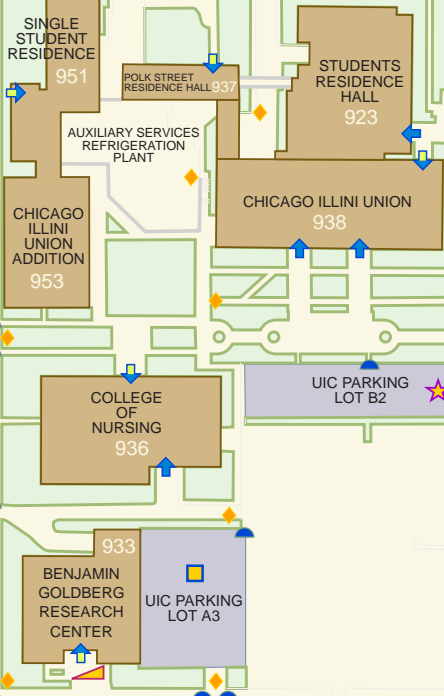

UIC PARKING LOT W4

SCHOOL OF PUBLIC HEALTH EAST 915

UIC PARKING LOT W5

GRENSHAW STREET

UIC WEST CAMPUS (1)

COOK COUNTY HOSPITAL

COOK COUNTY PARKING STRUCTURE

WINCHESTER AVENUE

COOK COUNTY

WOOD STREET

POLK STREET

POLK STREET

WOLCOTT AVENUE

WOOD STREET

DAMEN AVENUE

TAYLOR STREET

TAYLOR STREET

HERMITAGE AVENUE

CHILDREN SCHOOL & REHABILITATION CENTER

CHICAGO LIGHTHOUSE FOR THE BLIND

UIC WEST CAMPUS (2)

COOK COUNTY HOSPITAL

WOOD STREET

POLK STREET

WOOD STREET

TAYLOR STREET

HERMITAGE AVENUE

PAULINA STREET

CTA STATION

PAULINA STREET

MARSHFIELD AV.

ASHLAND AVENUE