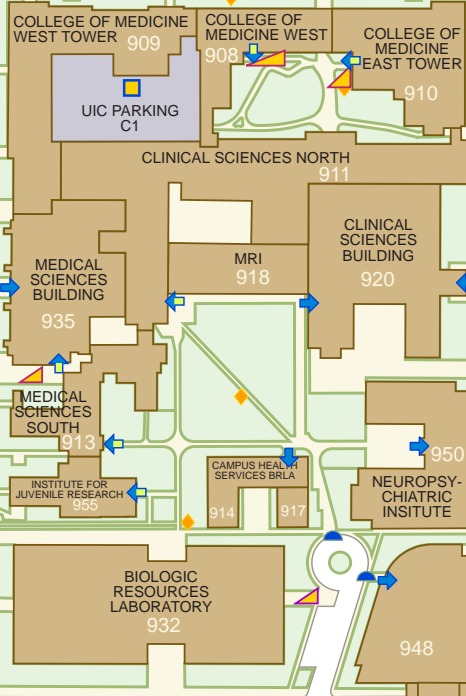

UIC PARKING LOT W4

SCHOOL OF PUBLIC HEALTH EAST 915

UIC PARKING LOT W5

GRENSHAW STREET

UIC WEST CAMPUS (1)

COOK COUNTY HOSPITAL

COOK COUNTY PARKING STRUCTURE

WINCHESTER AVENUE

COOK COUNTY

WOOD STREET

POLK STREET

POLK STREET

WOLCOTT AVENUE

WOOD STREET

DAMEN AVENUE

TAYLOR STREET

TAYLOR STREET

HERMITAGE AVENUE

CHILDREN SCHOOL & REHABILITATION CENTER

CHICAGO LIGHTHOUSE FOR THE BLIND

UIC WEST CAMPUS (2)

COOK COUNTY HOSPITAL

WOOD STREET

POLK STREET

WOOD STREET

TAYLOR STREET

HERMITAGE AVENUE

PAULINA STREET

CTA STATION

PAULINA STREET

MARSHFIELD AV.

ASHLAND AVENUE