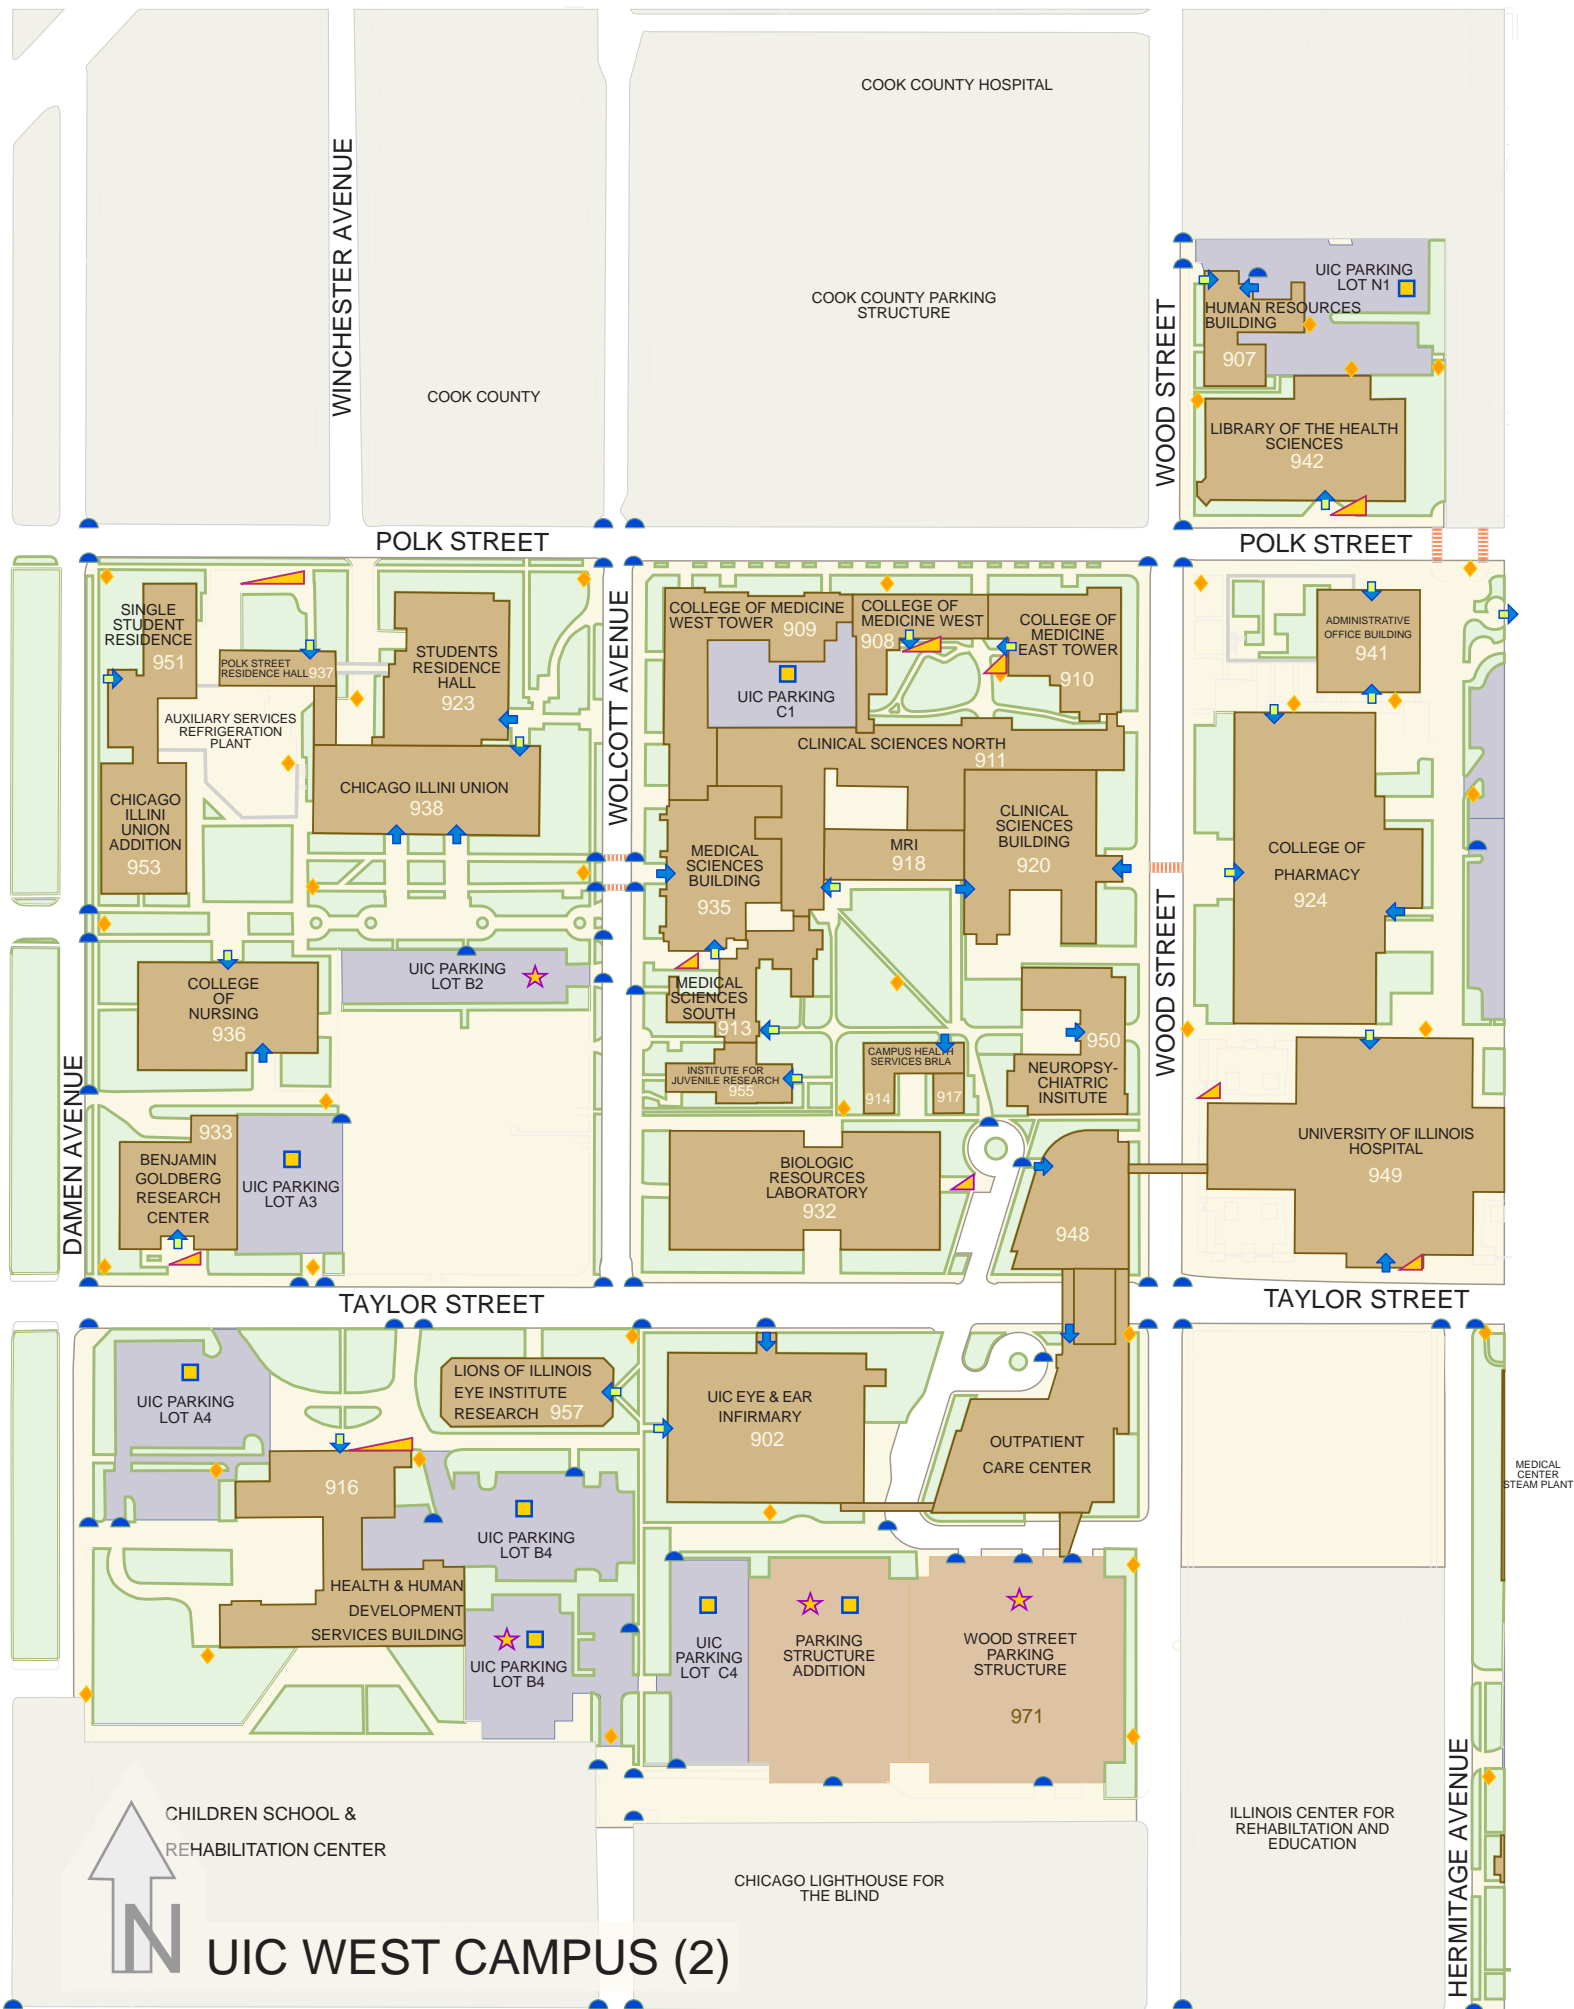

POLK STREET

BELL AVE.

LEAVITT

OGDEN AVENUE

WEST SIDE VETERAN ADMIN. HOSPITAL

DAMEN AVENUE

TAYLOR STREET

SCHOOL OF PUBLIC HEALTH WEST 930

UIC PARKING LOT W4

SCHOOL OF PUBLIC HEALTH EAST 915

UIC PARKING LOT W5

GRENSHAW STREET

UIC WEST CAMPUS (1)

COOK COUNTY HOSPITAL

COOK COUNTY PARKING STRUCTURE

WINCHESTER AVENUE

COOK COUNTY

WOOD STREET

POLK STREET

POLK STREET

WOLCOTT AVENUE

WOOD STREET

DAMEN AVENUE

TAYLOR STREET

WOOD STREET

TAYLOR STREET

HERMITAGE AVENUE

PAULINA STREET

CTA STATION

PAULINA STREET

MARSHFIELD AV.

ASHLAND AVENUE