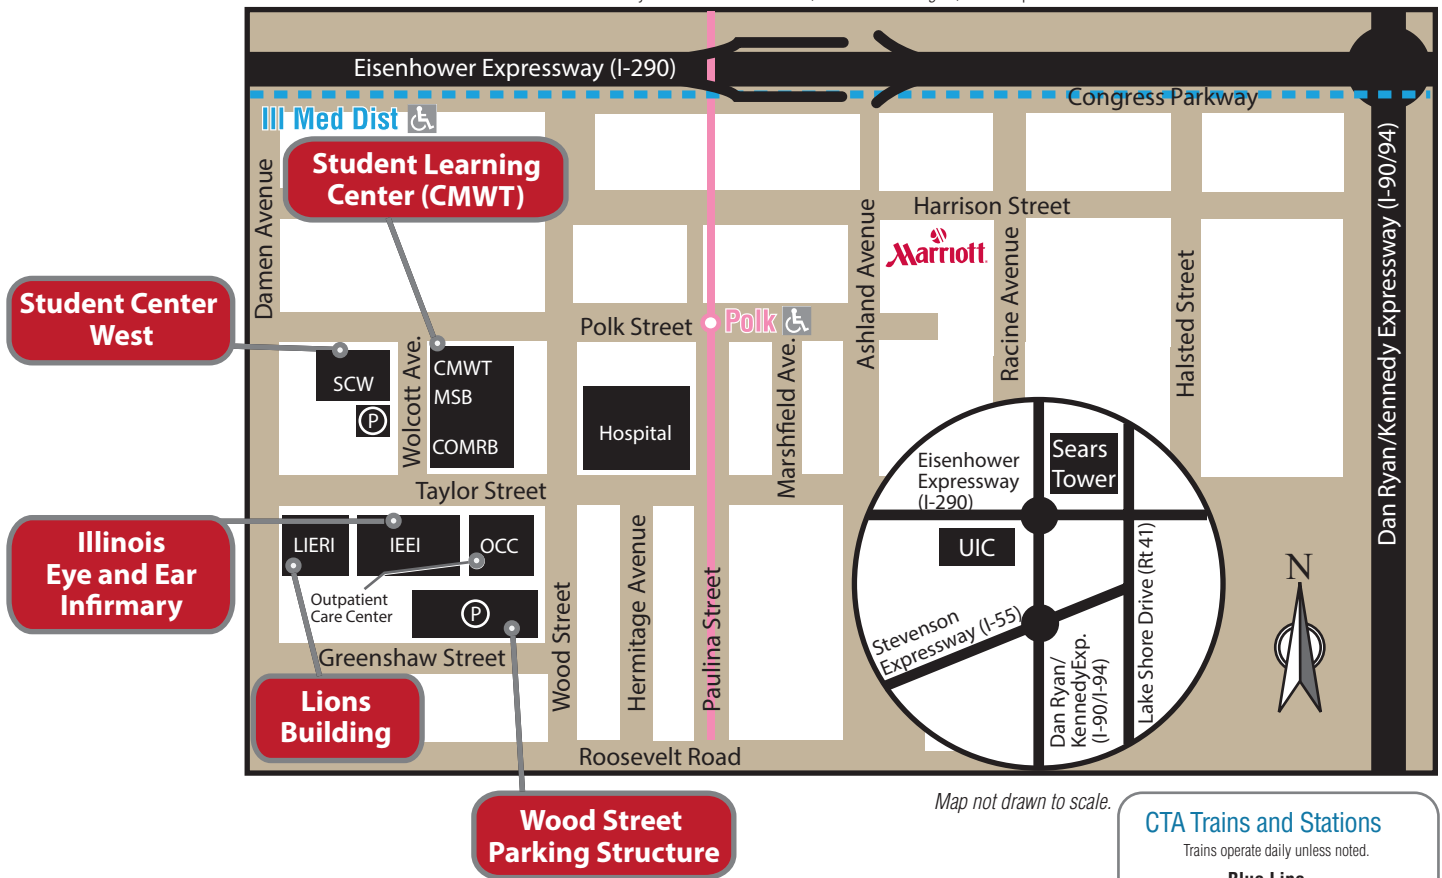

Continuing Medical Education Locations & Map

Pink Line can be accessed in the Downtown (Loop) area at any station between the Clark/Lake and Washington/Wells stops

Map not drawn to scale.

Student Center West (SCW)

828 South Wolcott Avenue

Meeting rooms are on the 2nd Floor. Use South entrance.

Student Learning Center

1853 West Polk Street

The Learning Center is on the 2nd Floor, Room 227.

College of Medicine West Tower (CMWT)

Hotels

Marriott Medical District Hotel

625 South Ashland Avenue

Chicago, IL 60607

312-491-1234

Parking for Student Center West

Wood Street Parking Garage

1100 South Wood Street

CTA Trains and Stations
Trains operate daily unless noted.

- Blue Line**
Between O'Hare, Downtown, and Forest Park
- Pink Line**
Between 54th/Cermak and Downtown
- Accessible Station**
- P** Visitor Parking Lots