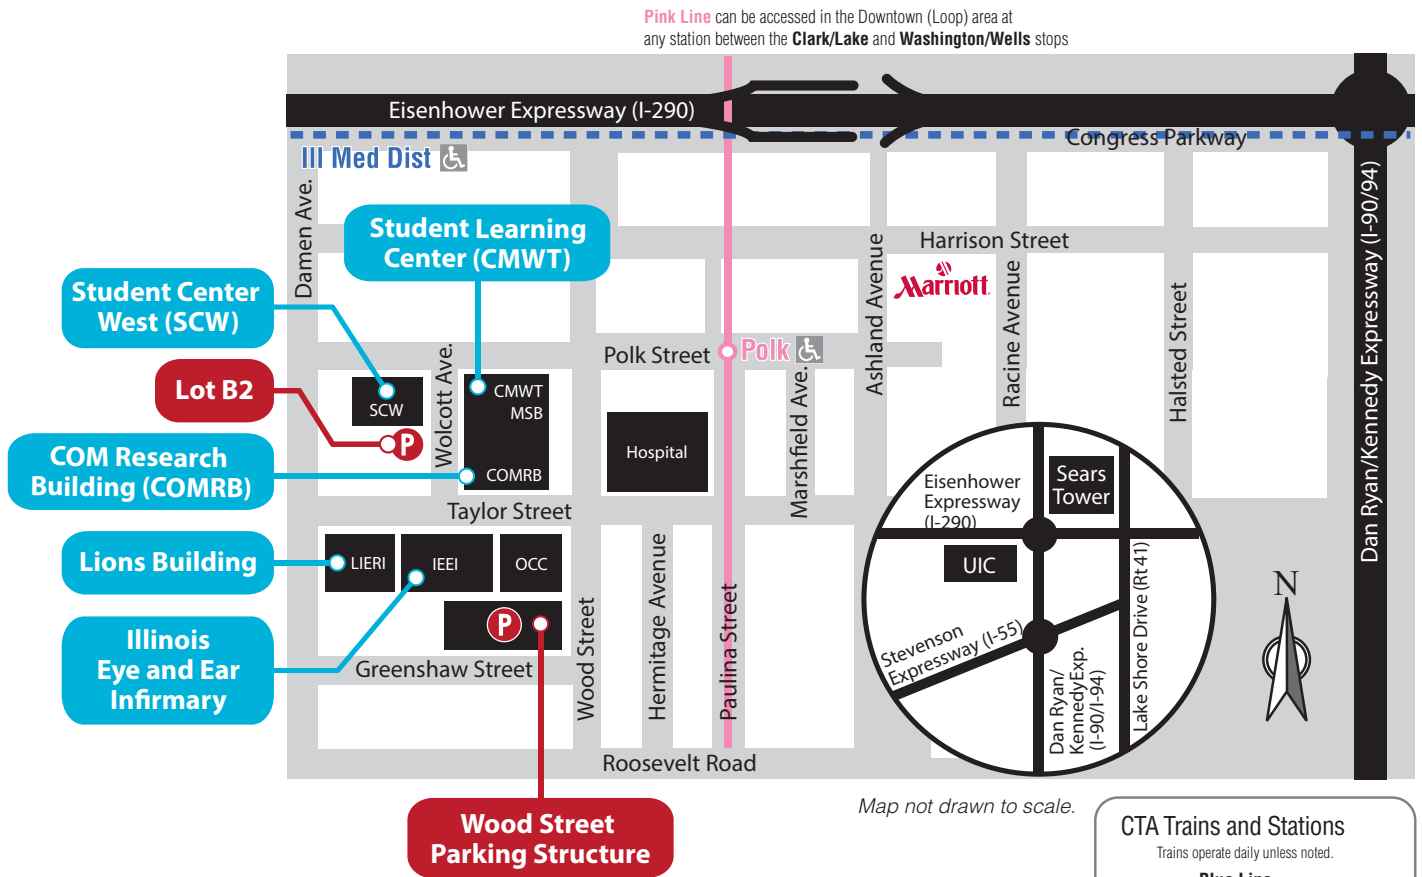

# Continuing Medical Education Locations & Map

### **From the South**

Take the Dan Ryan Expressway (I-90/94) and exit on Roosevelt Road (1200 South); go west on Roosevelt Road to Wood Street; then go north on Wood Street to the campus.

### **Mass Transit**

UIC is served by the CTA trains (the “El”) Blue Line train (UIC–Halsted and Polk stops) and the Pink Line train (Polk stop), connecting the campus with downtown, O’Hare International Airport, northwest and west-side neighborhoods of Chicago, and the western suburbs of Oak Park, Forest Park, and Cicero.

CTA bus lines serving campus include the:

- 7—Harrison
- 8—Halsted
- 9—Ashland
- 11—Lincoln/Sedgwick
- 12—Roosevelt
- 38—Ogden/Taylor
- 60—Blue Island/26th
- 127—Madison/Roosevelt Circular, and
- 168—UIC–Pilsen Express.